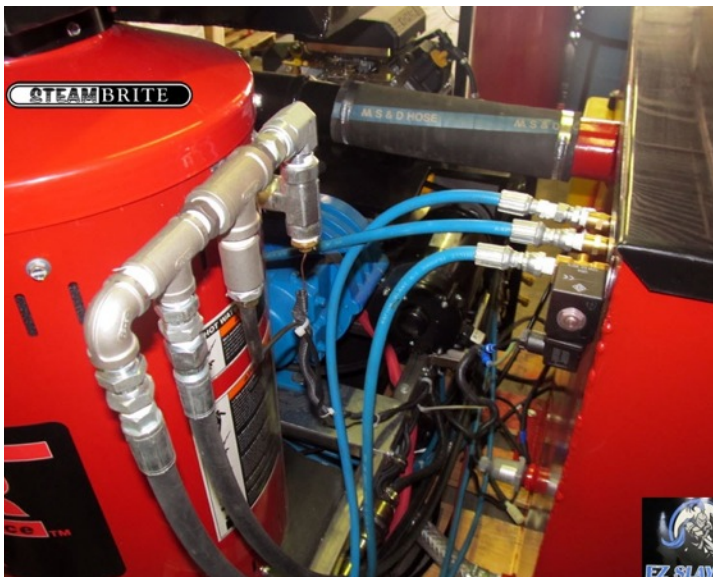

+

HAVE QUESTIONS?