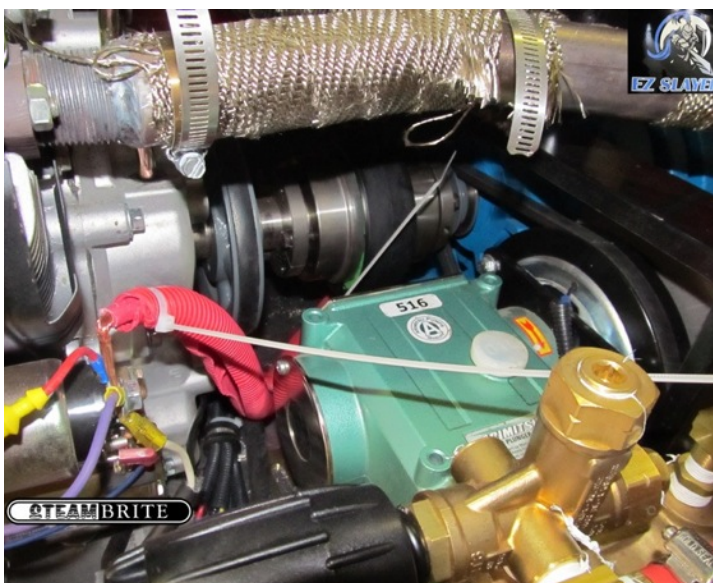

CONTACT -OR- VISIT US

+

Phone: (210) 662 - 9000

Fax: (210) 654 - 3901

info@steam-brite.com

Steam Brite Supply
11104 Osgood St.
San Antonio, TX 78233

<http://www.steam-brite.com>