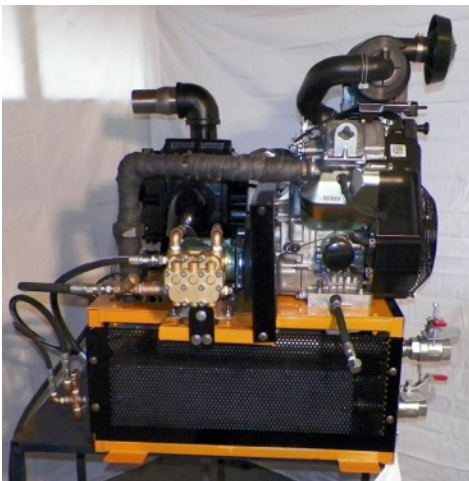

The Dragon Slayer Truck Mount grants you TWO heating options in ONE machine, providing full, and independent temperature control (up to 250F°) of not only the heat exchanger truck mount, but ALSO a 350,000 BTU kerosene burner truck mount, or both! All steam cleaners are not created equally, and do not perform equally! Discharge temperature makes a huge difference in cleaning impact. When the discharge temperature is increased, more of the heated water flashes to steam after the water passes through the nozzle. When the water vaporizes, it expands to almost 1500 times its former volume, adding velocity and increasing cleaning impact! The hotter the water, the more steam is produced, providing a substantial increase in water droplet acceleration and cleaning capability.

[Buy it HERE](#)

Slayer Crossover is the most versatile Multi Surface Machine on the market today!

You will have the power & performance to do whatever your business needs.

One machine for everything!

Dual Action Waste Tank Clutched Pump Truck Mount

Special Features:

Dual Wand System (two vacuum ports on waste tank and dual solution ports on console), Exact chemical injection included, Stainless steel frame, Stainless steel waste tank, Stainless steel coil heat exchanger, Instant blower oil site level notification, Stainless steel heat exchanger outside housing 2000 psi tile cleaning with all models, No bypass wand needed, Full 3" diameter air flow and waste tank filter, Easy to fix and maintain, Reasonably priced repair parts and no specialty parts, Free live electric double house reel, Water damage ready, Vacuum blower grease gather system keeps the truck mount clean.